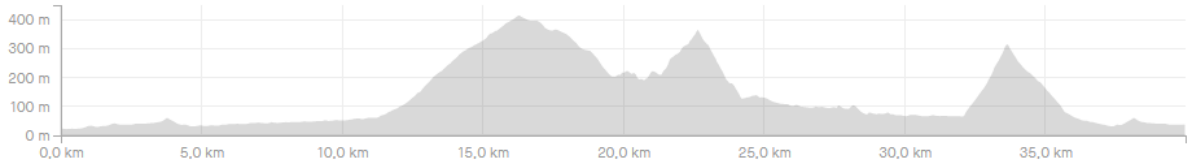

DESAFIO DAS MONTANHAS 2022

MAPA – PERCURSO SPORT – 40 km

<https://www.strava.com/activities/7445930127>